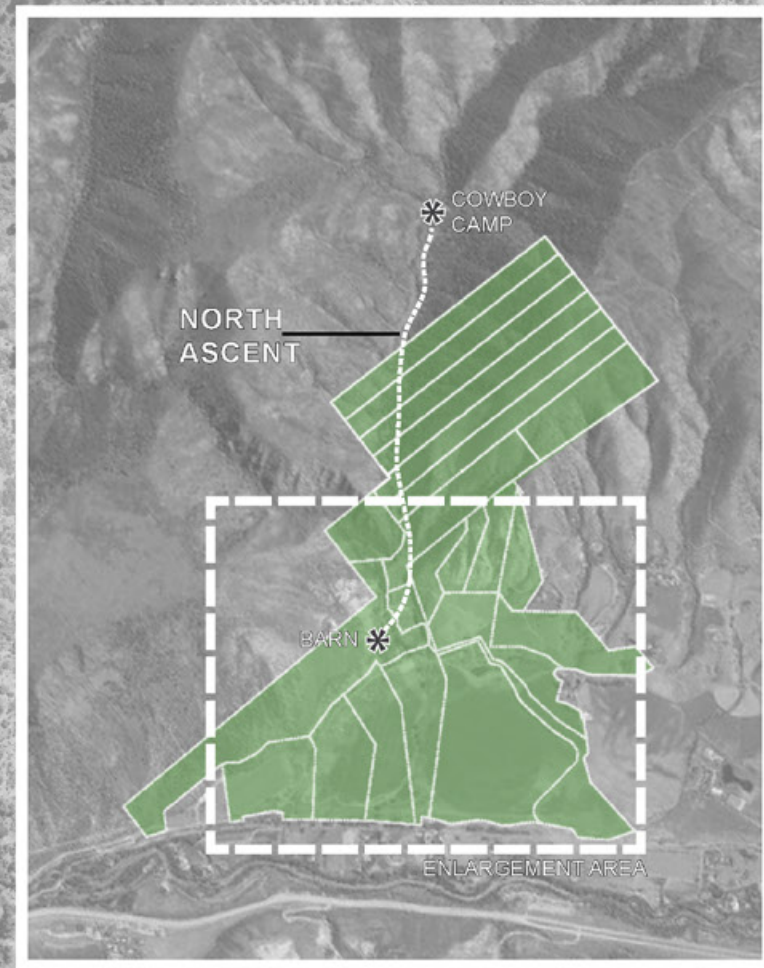

ASPEN VALLEY RANCH

KEY MAP

RECREATIONAL AMENITIES

Ranch/Club House:

- Dining Room for up to 14 people
- Open Theater
- Wine Room
- Commercial Kitchen
- Full Exterior Kitchen
- Patios and Covered Dining

Gym/Pool House:

RECREATIONAL TRAILS

South Loop

2.54 Miles

North Ascent to Cowboy Camp

1.35 Miles (One Way)

RESIDENTIAL OFFERINGS

Highlands House:

5,727 sq. ft. | 4 bed/4.5 bath
Designed by Michael Fuller