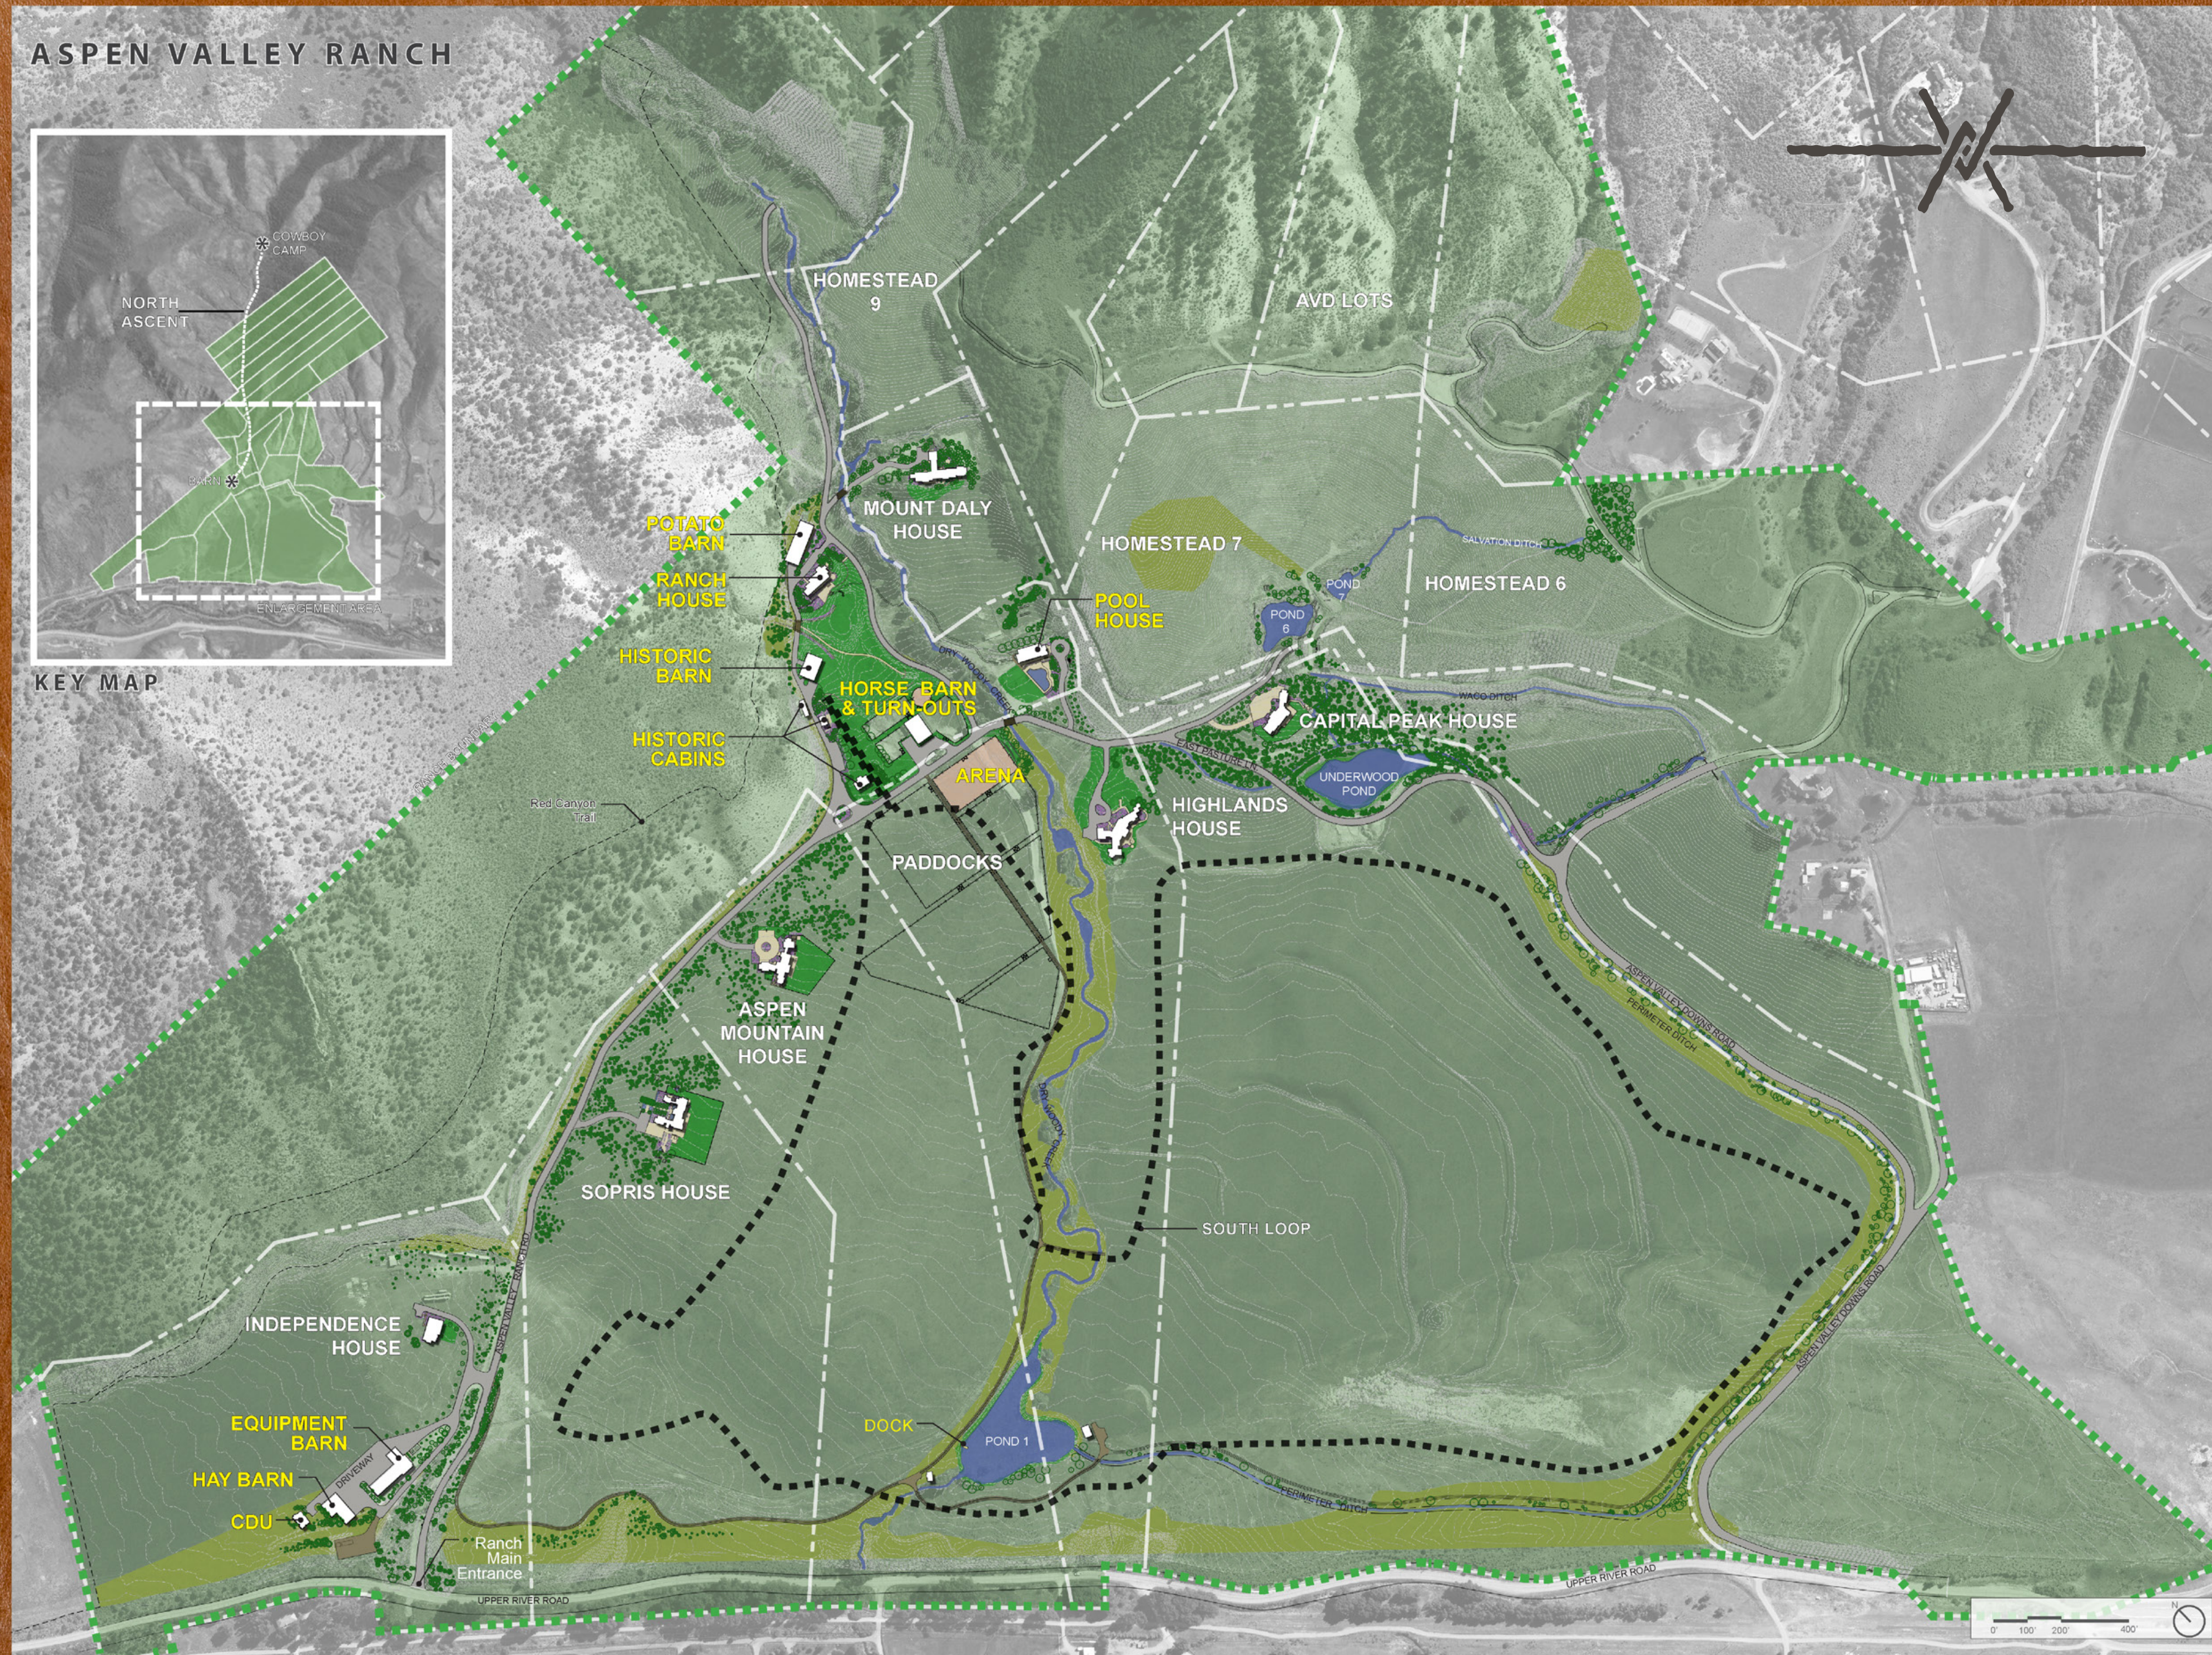

ASPEN VALLEY RANCH

KEY MAP

RECREATIONAL AMENITIES

Ranch/Club House:

- Dining Room for up to 14 people
- Open Theater
- Wine Room
- Commercial Kitchen
- Full Exterior Kitchen
- Patios and Covered Dining

Gym/Pool House:

- 25 yard pool
- State-of-the-art Private Gym
- Steam Room
- Hot Tub with Retractable Floor
- Locker Room

Historic Barn:

- Game Room
- Toy Garage

Horse Barn:

- 8 Stalls
- Riding Arena & Paddocks

Pond with Dock

RECREATIONAL TRAILS

South Loop

2.54 Miles

North Ascent to Cowboy Camp

1.35 Miles (One Way)

RESIDENTIAL OFFERINGS

Highlands House:

5,727 sq. ft. | 4 bed/4.5 bath
Designed by Michael Fuller

Mount Daly House:

5,373 sq. ft. | 4 bed/4.5 bath
Designed by Michael Fuller